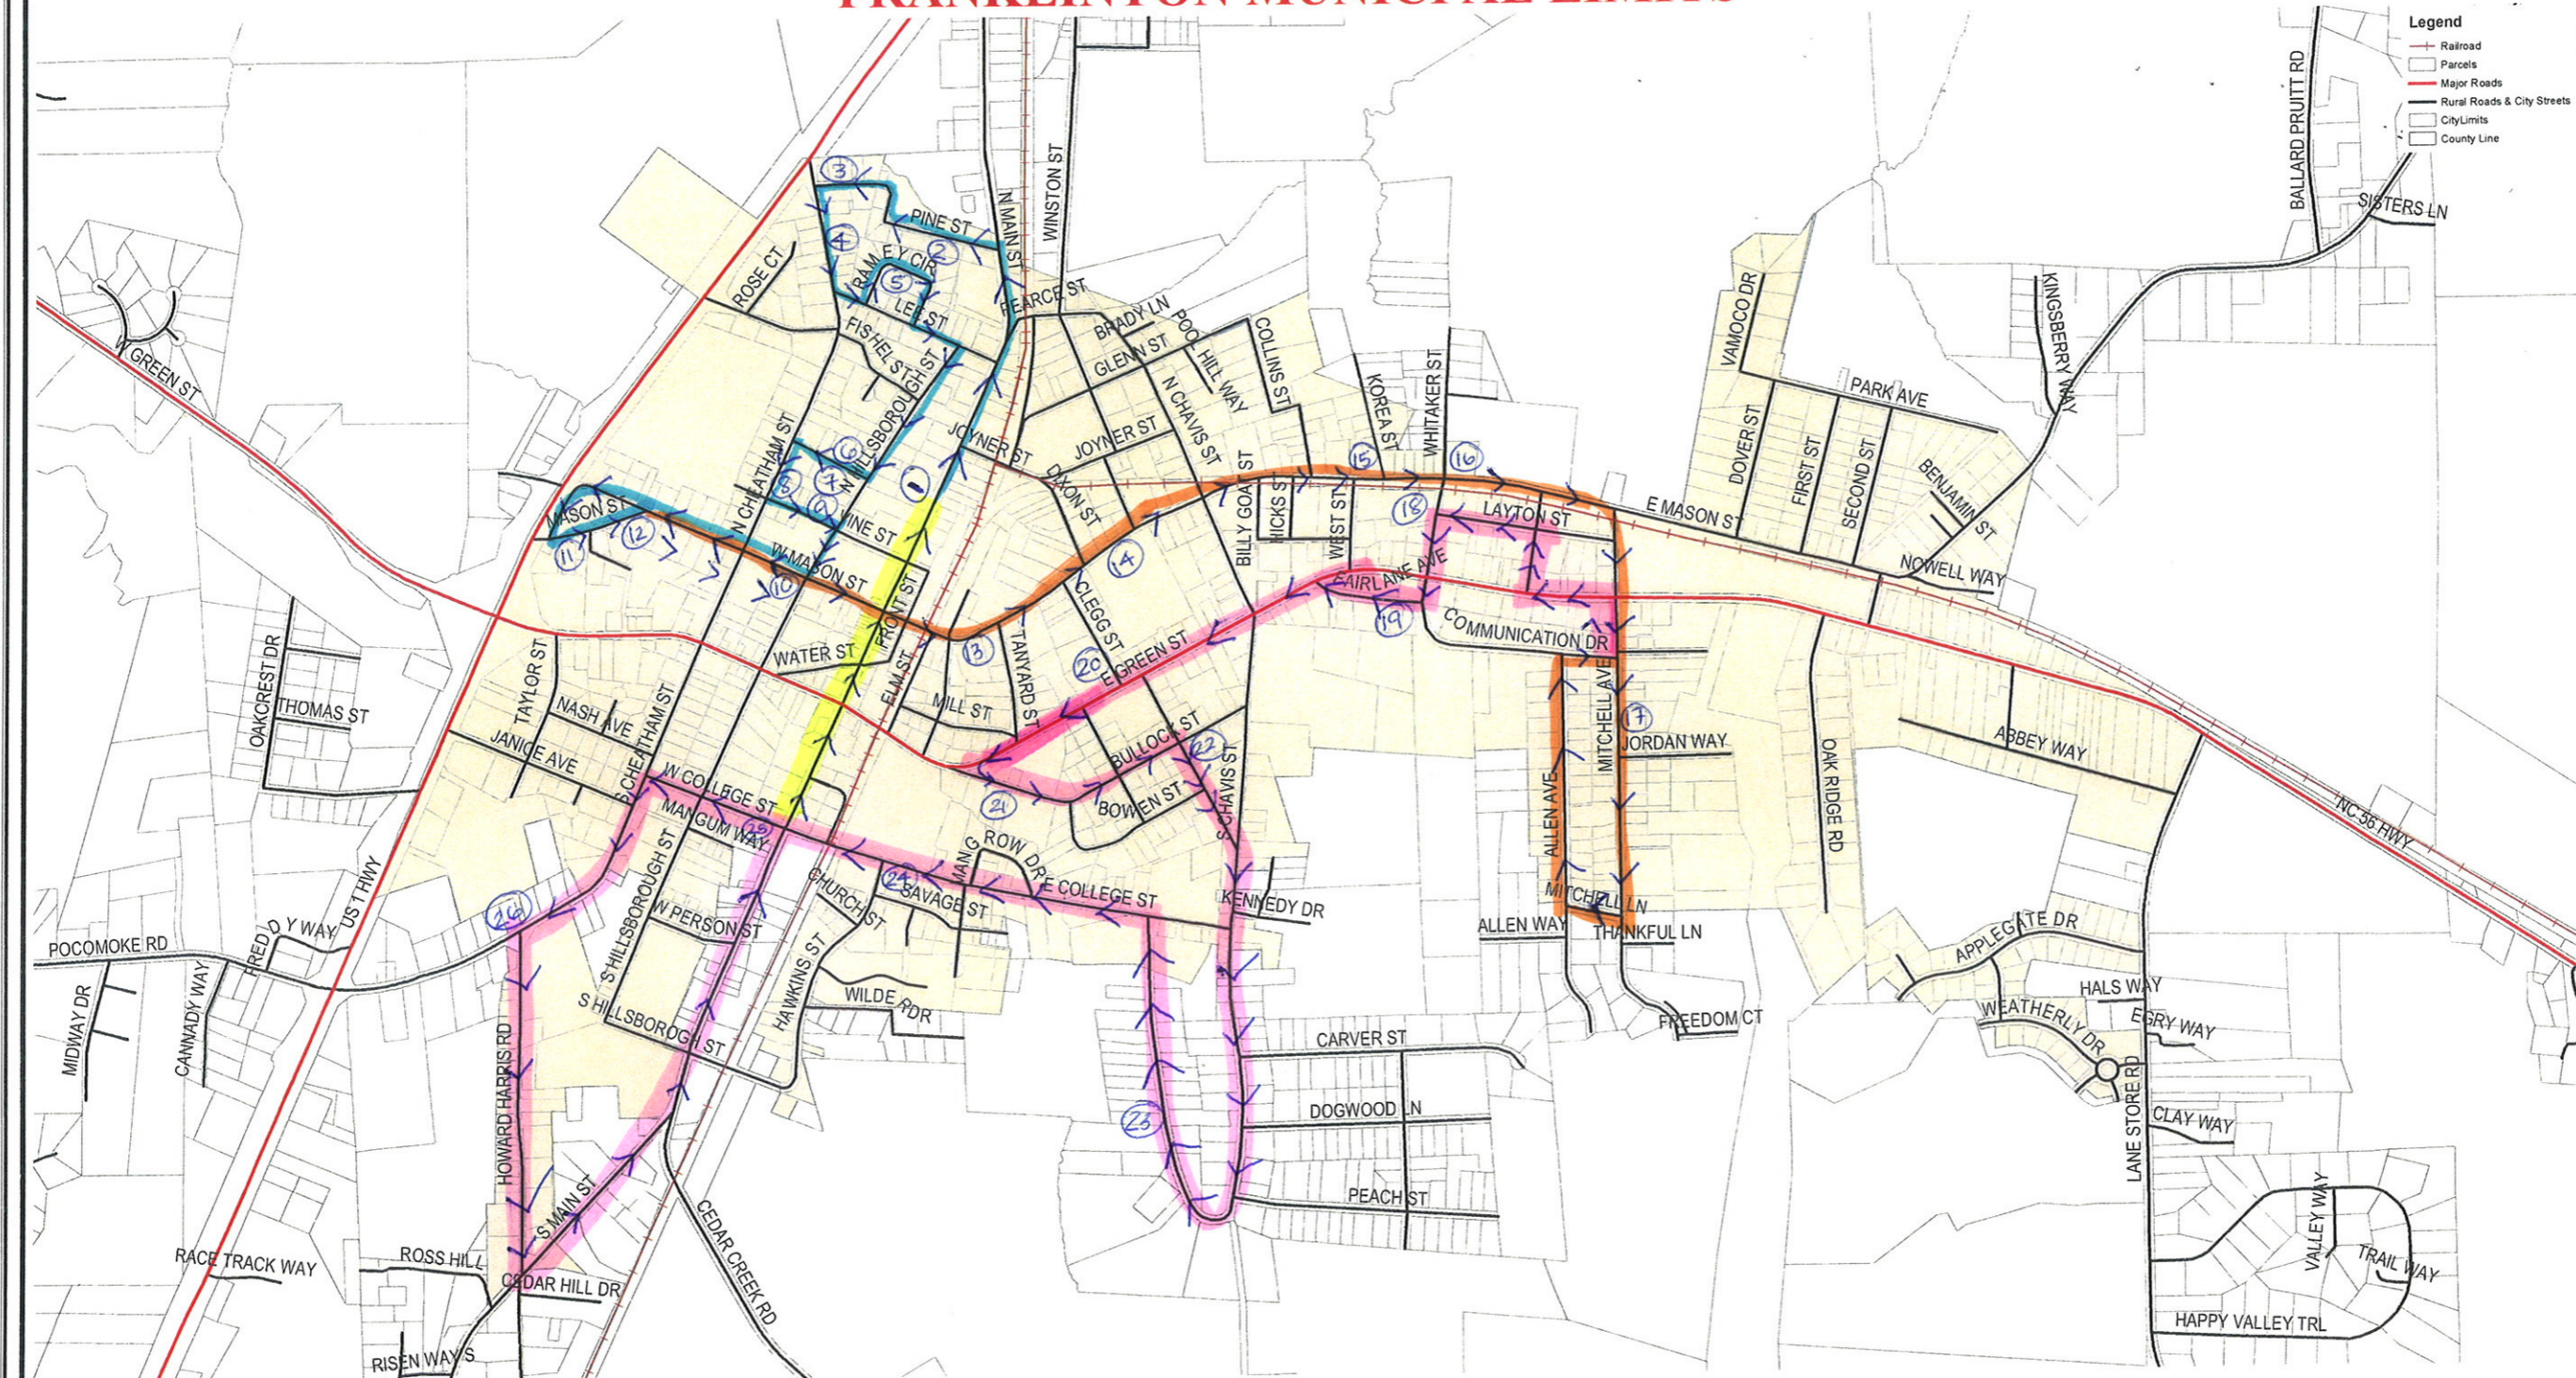

FRANKLINTON MUNICIPAL LIMITS

This map is prepared for the inventory of real property found within this jurisdiction, and is compiled from recorded deeds, plats and other public data. Users of this map are hereby notified that the aforementioned public primary information

Grid is based on the North Carolina State Plane coordinate system
1983 North American datum

FRANKLIN COUNTY

Geographic Information System

215 E. Nash ST. Louisburg, N.C. 27549

Telephone: 919-496-1197 Fax: 919-496-1630 Website: www.co.franklin.nc.us

Date of Plot:
29 September 08

Scale of Plot:
Not to Scale